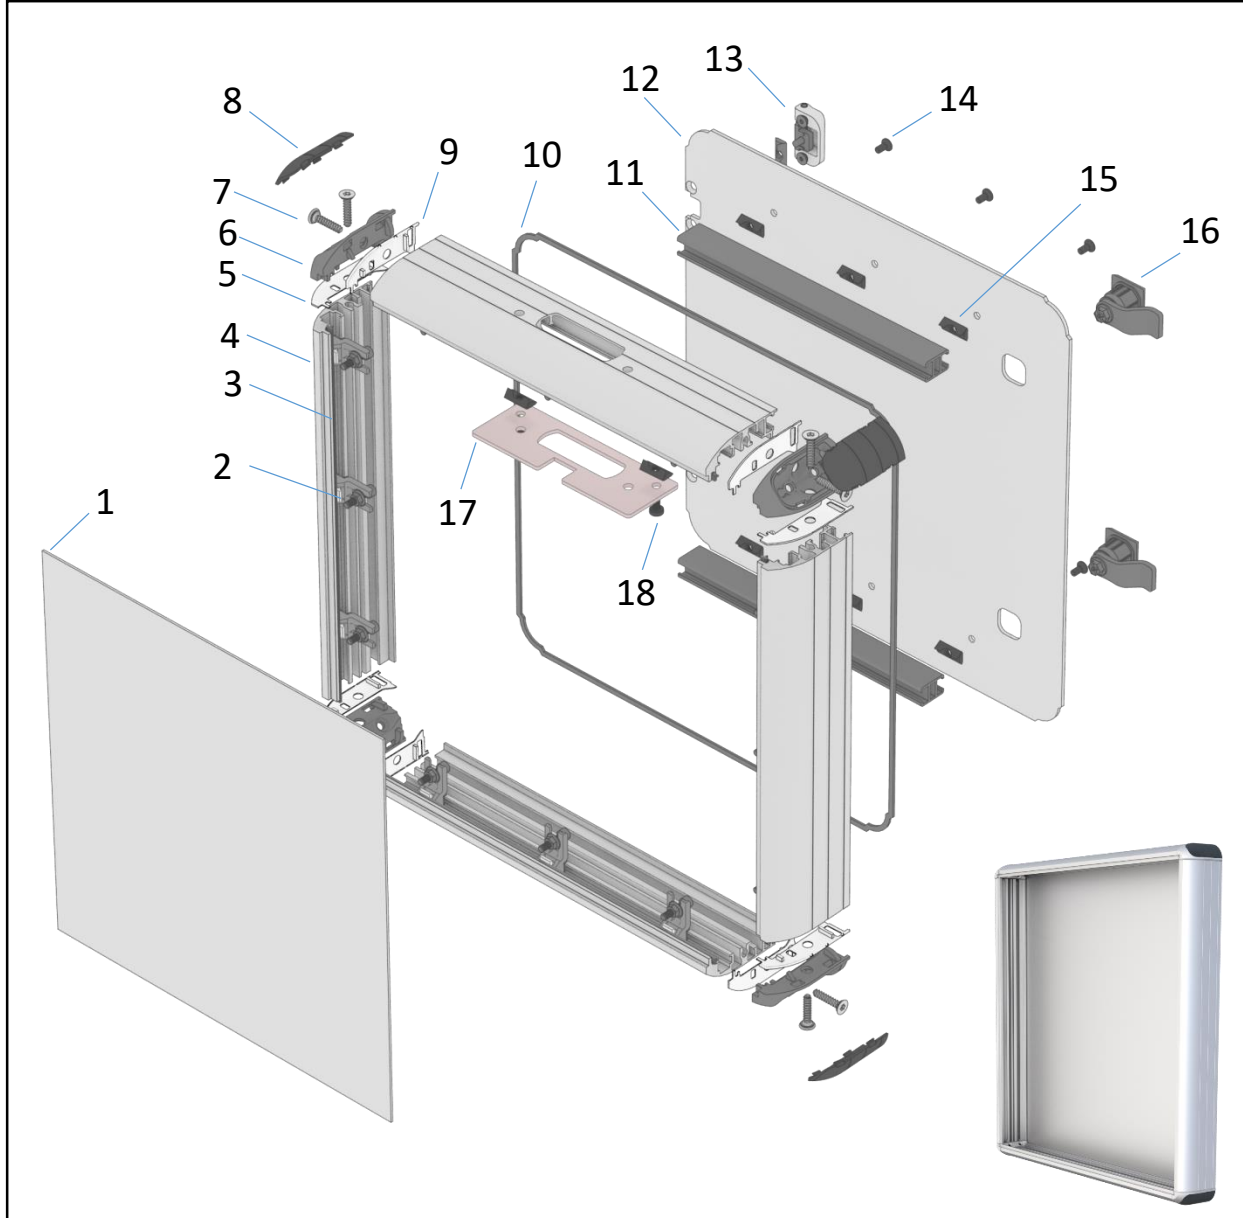

ECO 060 PANEL (300x300)

NO	PRODUCT CODE	DESCRIPTION	QTY
1	LVH2.00.3030	300x300 2 MM FRONT SHEET	1
2	ZMK-001-00	ZAMAK GROUP	12
3	PLSECO-005	300 MM PANEL GASKET	4
4	HPECO-060-001	295 MM PANEL PROFILE	4
5	PLSECO-060-002	ECO 060 GASKET (RIGHT)	4
6	HPECO-060-002	ECO 060 PANEL CORNER	4
7	CVT-040	M6x25 TX PANEL SCREW	8
8	PLSECO-001	ECO PANEL COVER	4
9	PLSECO-060-001	ECO 060 GASKET (LEFT)	4
10	FTL-001	1200 MM PANEL WICK	1
11	HPRO-001	220 MM H PROFILE	2
12	LVH.ARKA.3030	340X340 3 MM BACK SHEET	1
13	MNT-001-00	HIDGE GROUP	2
14	CVT-043	M5x10 SCREW (SPRUE HEADED)	6
15	CVT-044	M5 SPRING NUT	8
16	KLT-001-00	LOCK GROUP	2
17	SCECO-060-1	ECO 060 PANEL INNER SHEET	1
18	CVT-046	M5x10 SCREW	2

CONNECTION POINT

-TK060.832